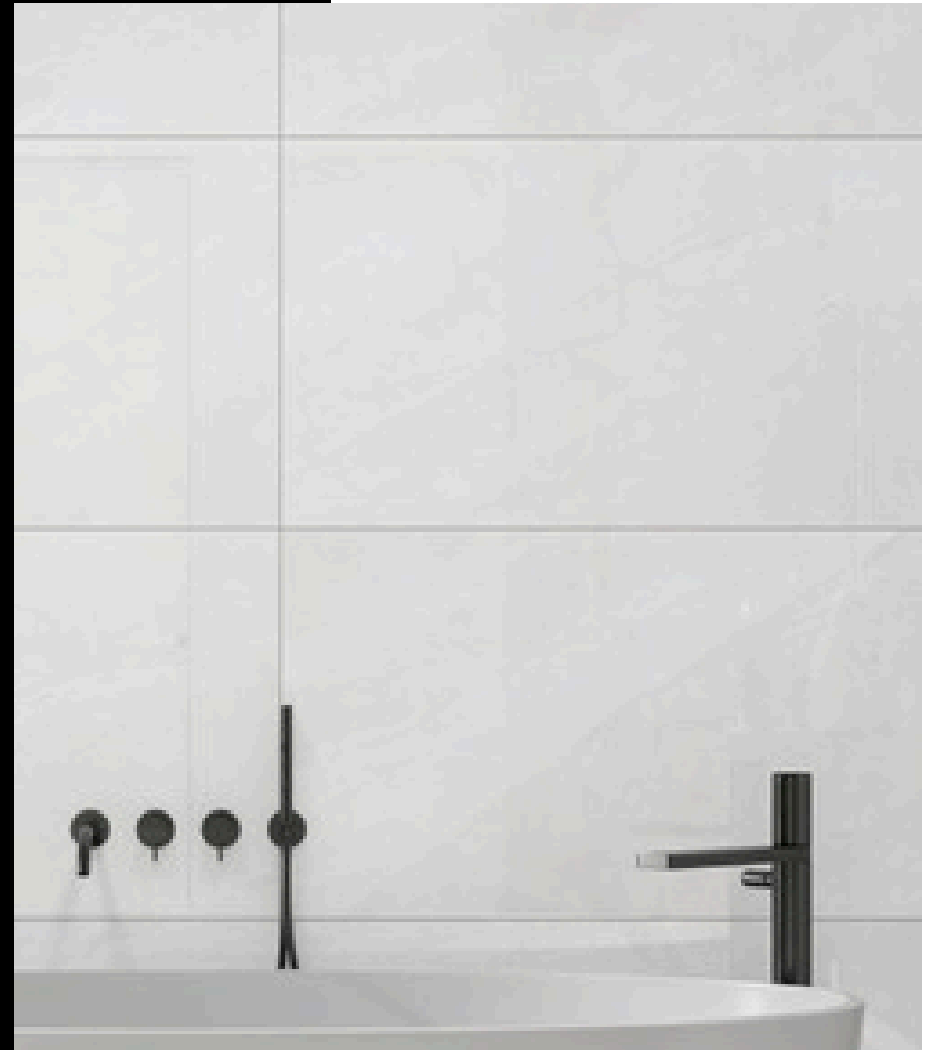

ARMANI BIANCO

TMCP08034

Faces- 5