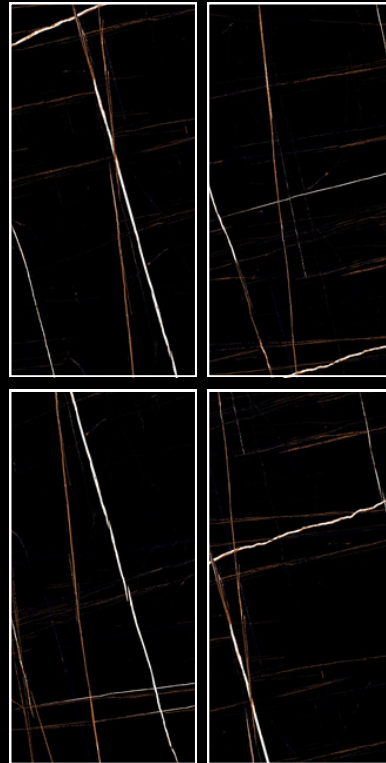

Faces- 5

RUSTIC GREY

TEEMC8030

Faces- 5

LAURENTIAN NOIR

TMCMC8044

Faces- 4

MIDNIGHT MARQUINA

TMCHG8026

Faces- 4

LAURENTIAN BLACK

TMCHG8027

Faces- 5

3204 E 5th Ave, Tampa, FL 33605

www.exocera.com
hello@exocera.com
+1 (813) 464-0838
+1-(813) 921-7173