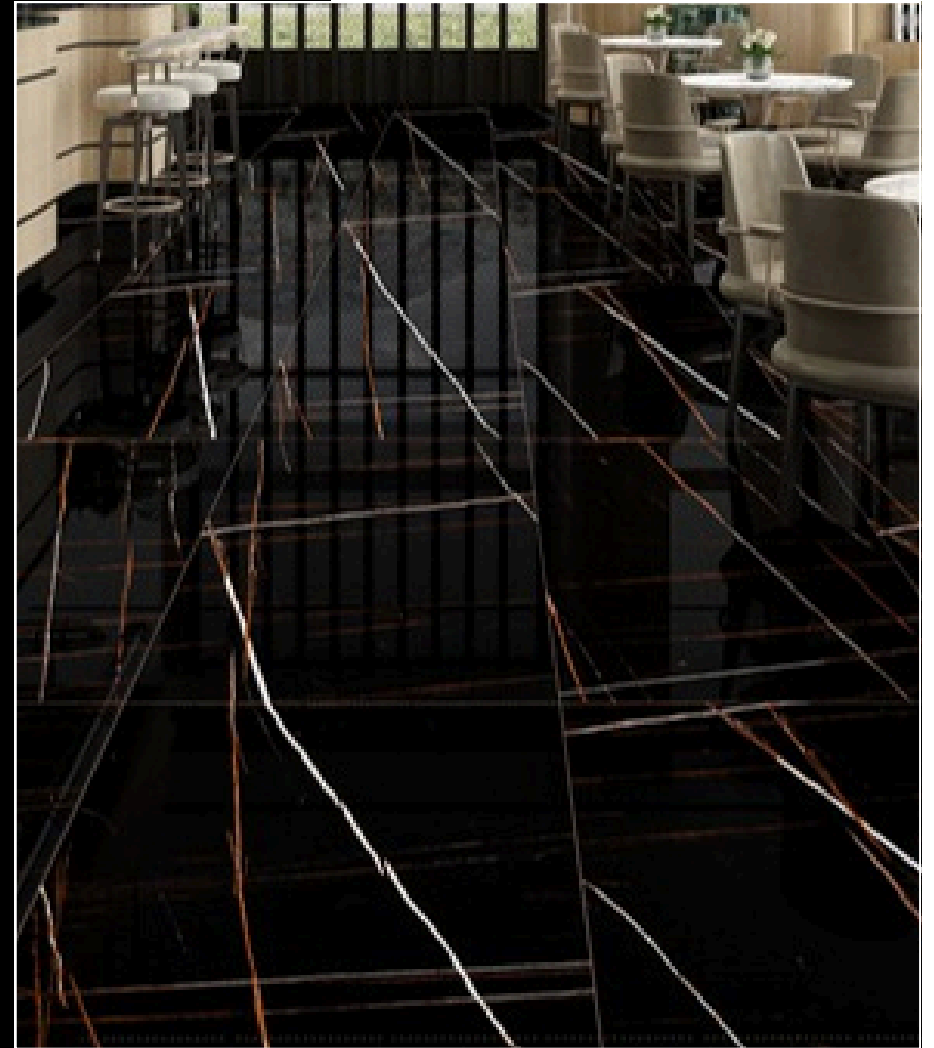

TMCHG8026

Faces- 4

LAURENTIAN BLACK

TMCHG8027

Faces- 5

3204 E 5th Ave, Tampa, FL 33605

www.exocera.com
hello@exocera.com
+1 (813) 464-0838
+1-(813) 921-7173