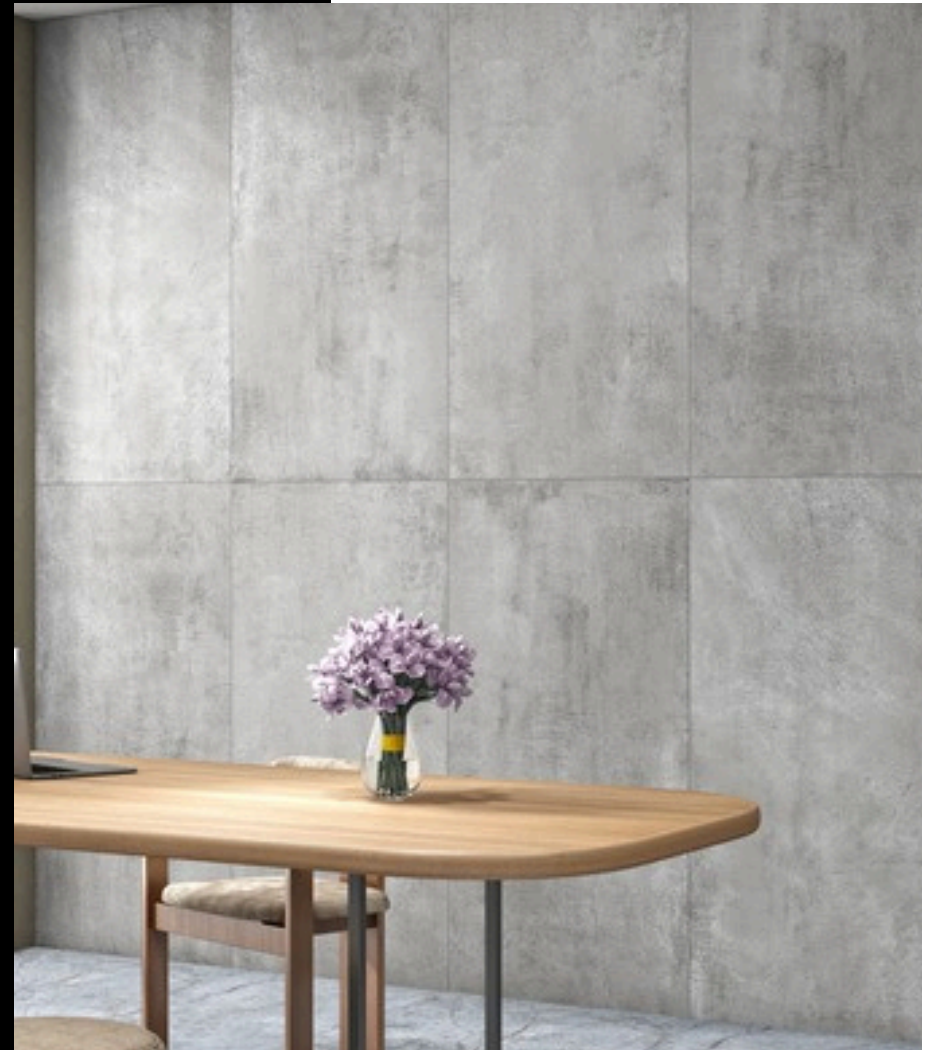

APPLICATIONS
WALL & FLOOR

WATER RESISTANCE
≤ 0.05%

FROST RESISTANCE
NO DAMAGE

MATERIAL
PORCELAIN