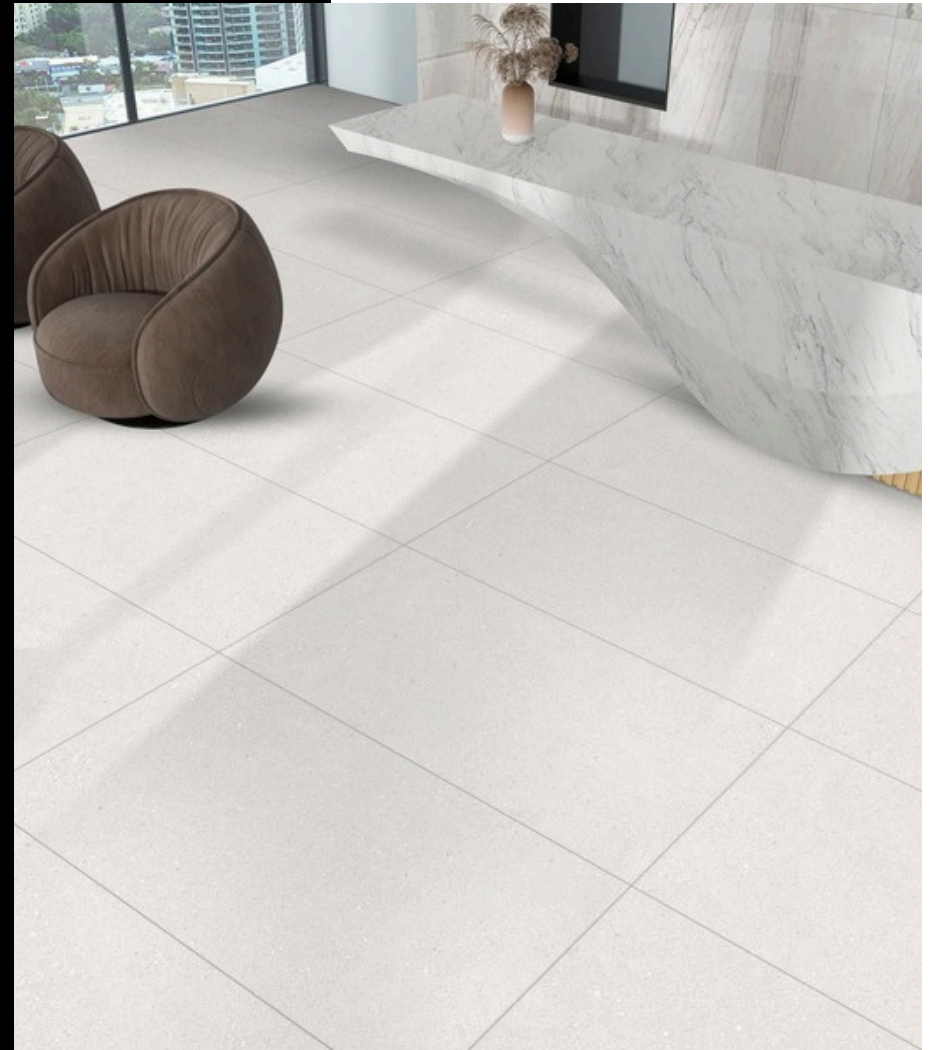

APPLICATIONS
WALL & FLOOR

WATER RESISTANCE
≤ 0.05%

FROST RESISTANCE
NO DAMAGE

MATERIAL
PORCELAIN